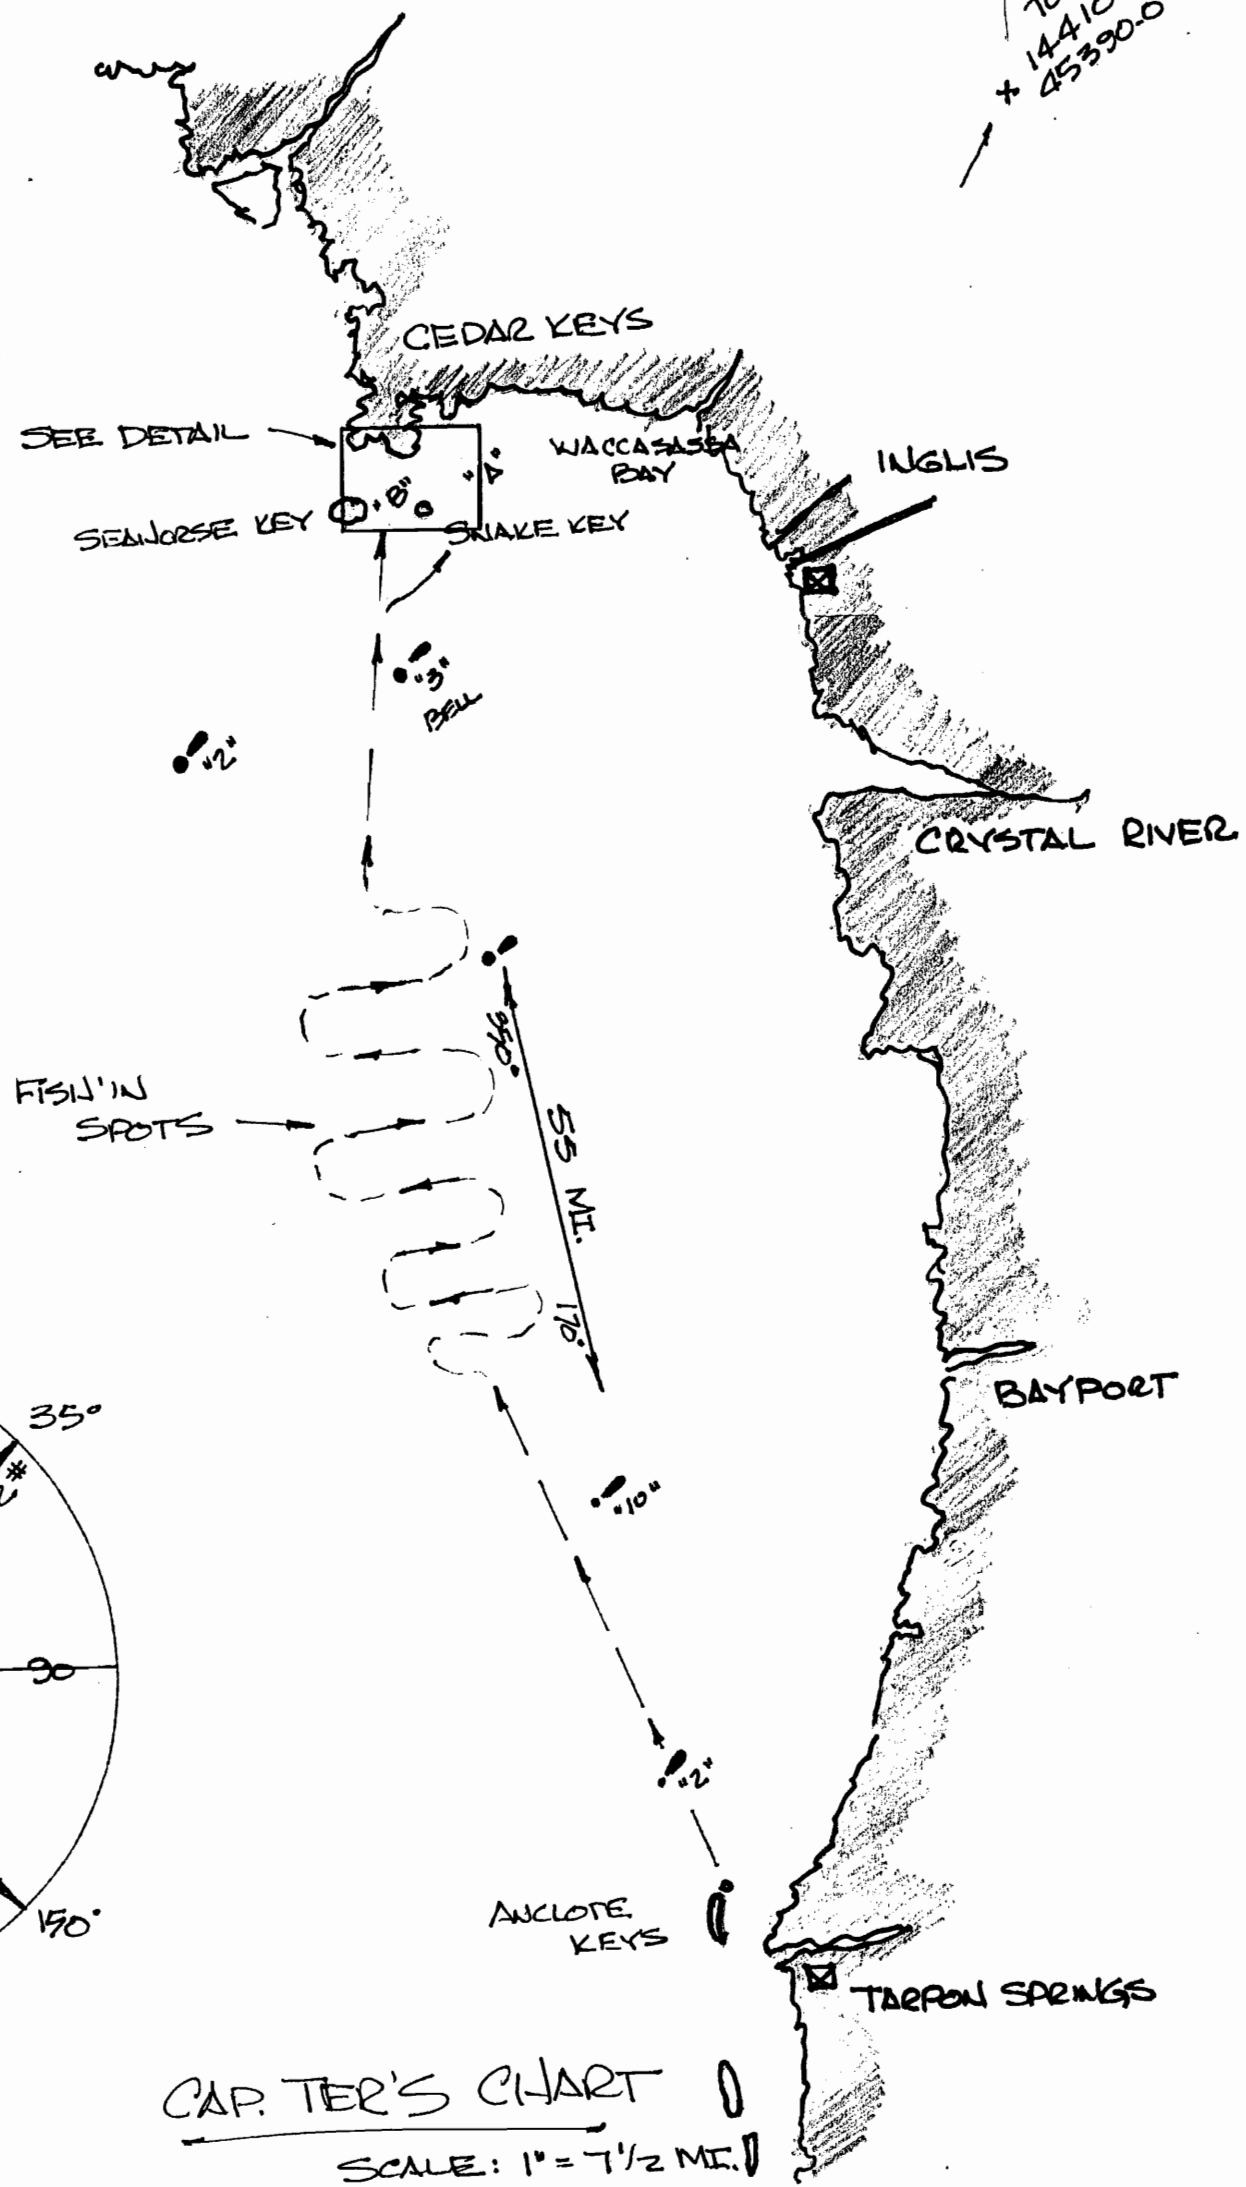

CAP. TER'S CHART
SCALE: 1" = 7 1/2 MI.