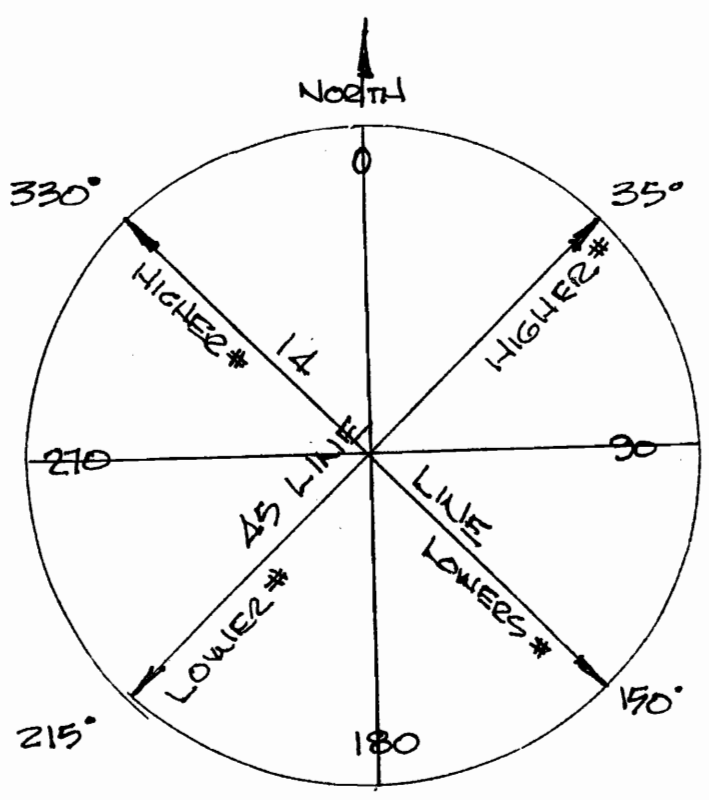

THOU SHALT NOT TAKE ANYTHING TOO SERIOUSLY, FOR A CAREFREE MIND IS ESSENTIAL FOR A GREAT VACATION!

MASTER LIST

THE FLEET -

CUTTER	CAPT.	CUTTER	CAPT.
✓ SEA FOX	JIM ZUMWALT	✓ SLOW RIDE	MIKE RICE
✓ SHOE HORN	LOU BONSEX	✓ BOUNTY HUNTER	TERRY ENGLAND
✓ ELYSIUM	JIM ENGLAND	✓ BUDLO	BUD DESROCHERS
✓ THE BRUTE	CRAIG PRICE	✓ SIGHTSEER	RON WAGNER
✓ PLENTY SPENSIVE	JOHN SCHMIDT	✓ MOLAR MATE	DON CADEL
✓ SEA DWELLER	RICHARD ALVERO	✓ WE DID IT	MARV HAHN
✓ FISH'IN MISSION	IZZY CASTRO	✓ SUNRISE	GENE DILORETO
✓ FRANKLY SCARLET	BRIAN WARD	✓ SEA HAWK	MIKE HILL
✓ RICO'S GIRL	JIM LITZ	✓ NIGHT OWL	AL SCHIFFLAUER
✓ LoPaJo	LOWELL NICKERSON	✓ HUNTRESS	BOSTY HOAGLIN
✓ NO PROBLEM	RON SIEGEL		

MONITORING CHANNELS
 160 E 060 OR 68

DETAIL

CHECK THESE AREAS →

- 14330.0 / 45251
- 14330.0 / 45209.0
- 14327.0 / 45190.0
- 14329.5 / 45155.0
- 14308.0 / 45246.0
- 14318.0 / 45198.0
- 14325.3 / 45111.1
- 14312.0 / 45165.0
- 14312.0 / 45147.0
- 14288.9 / 45237.2
- 14311.0 / 45145.0
- 14300.0 / 45150.0