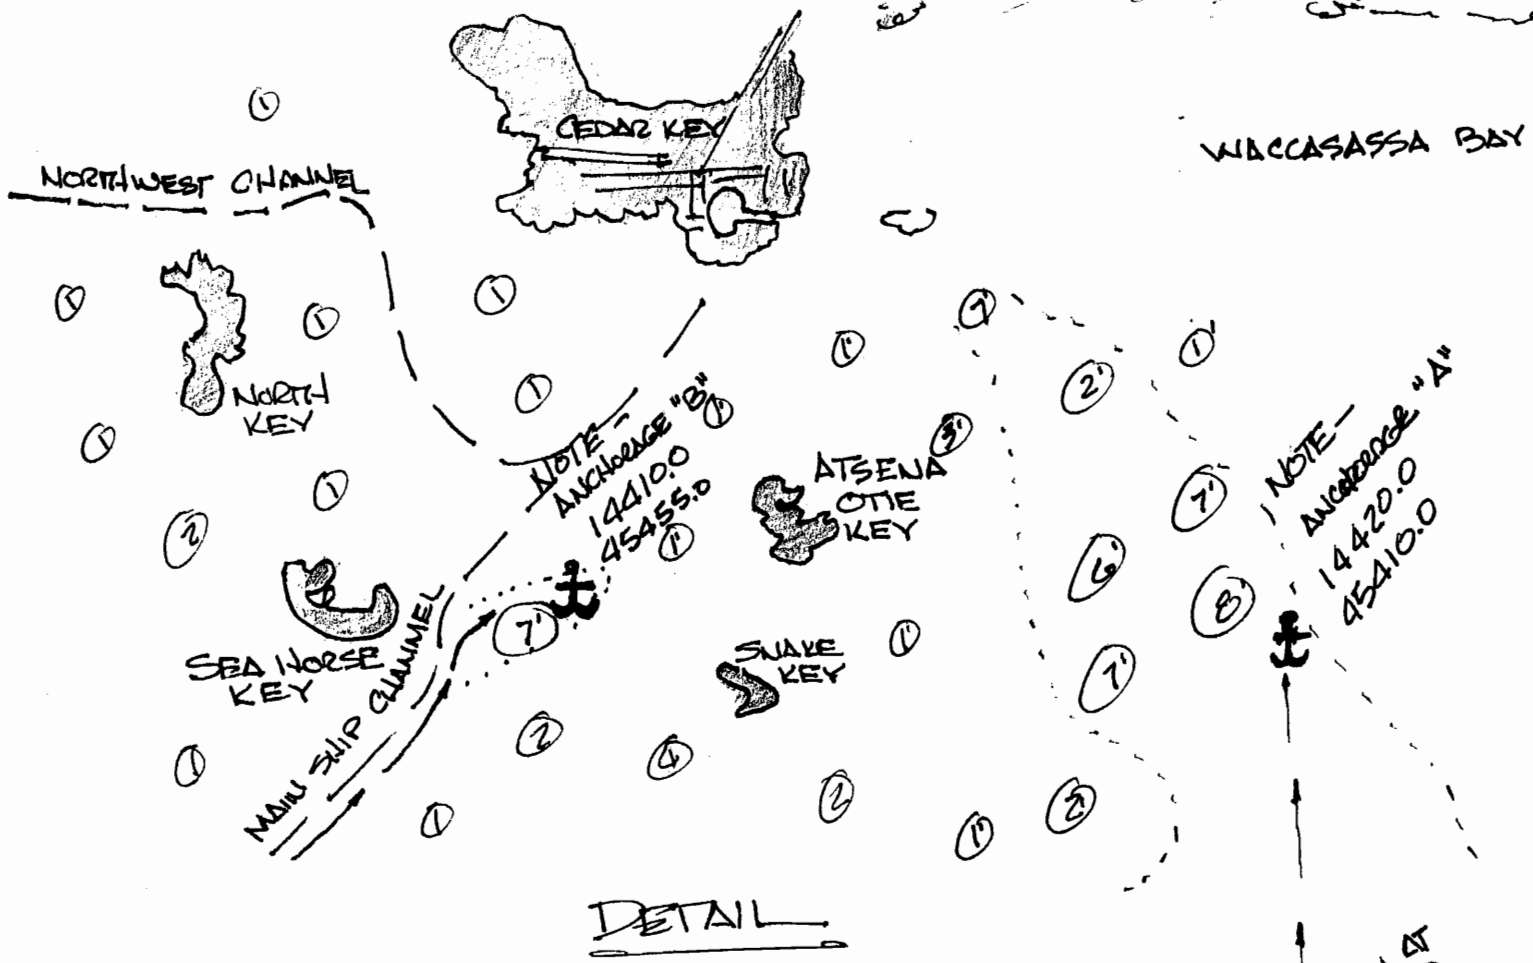

MONITORING CHANNELS
160 E 060 OR 68

DETAIL

CHECK THESE AREAS →

- 14330.0 / 45251
- 14330.0 / 45209.0
- 14327.0 / 45190.0
- 14329.5 / 45155.0
- 14308.0 / 45246.0
- 14318.0 / 45198.0
- 14325.3 / 45111.1
- 14312.0 / 45165.0
- 14312.0 / 45147.0
- 14288.9 / 45237.2
- 14311.0 / 45145.0
- 14300.0 / 45150.0